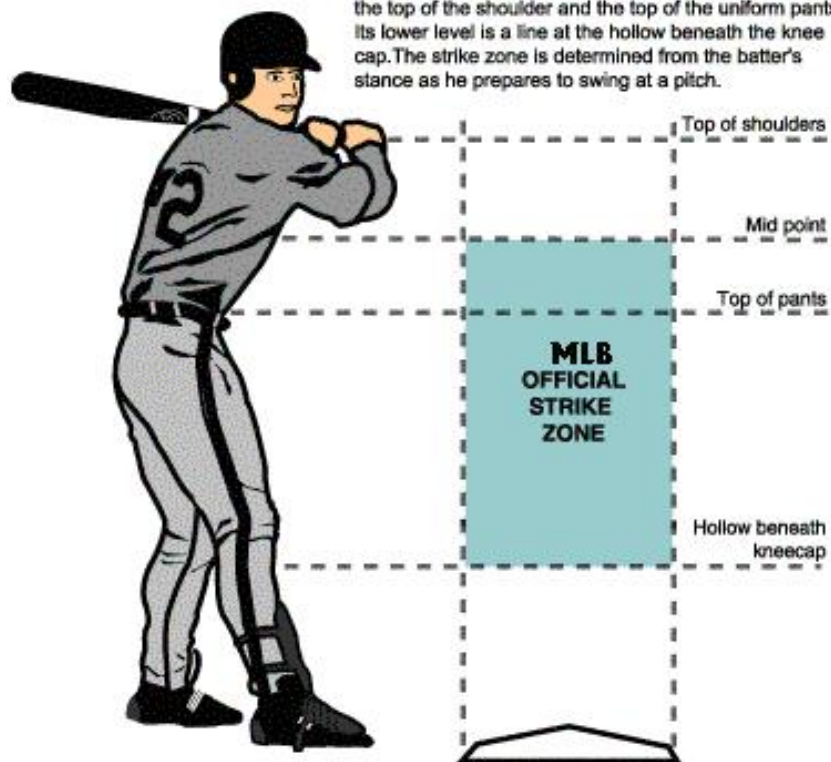

The Strike Zone

The strike zone is an area over home plate. Its upper limit is a horizontal line at the midpoint between the top of the shoulder and the top of the uniform pants. Its lower level is a line at the hollow beneath the knee cap. The strike zone is determined from the batter's stance as he prepares to swing at a pitch.

The Strike Zone

The Strike Zone is over home plate between the batter's armpits and the top of the knee when the batter assumes his natural stance (the stance used to swing at a pitch.)

Armpits

Top of the knee