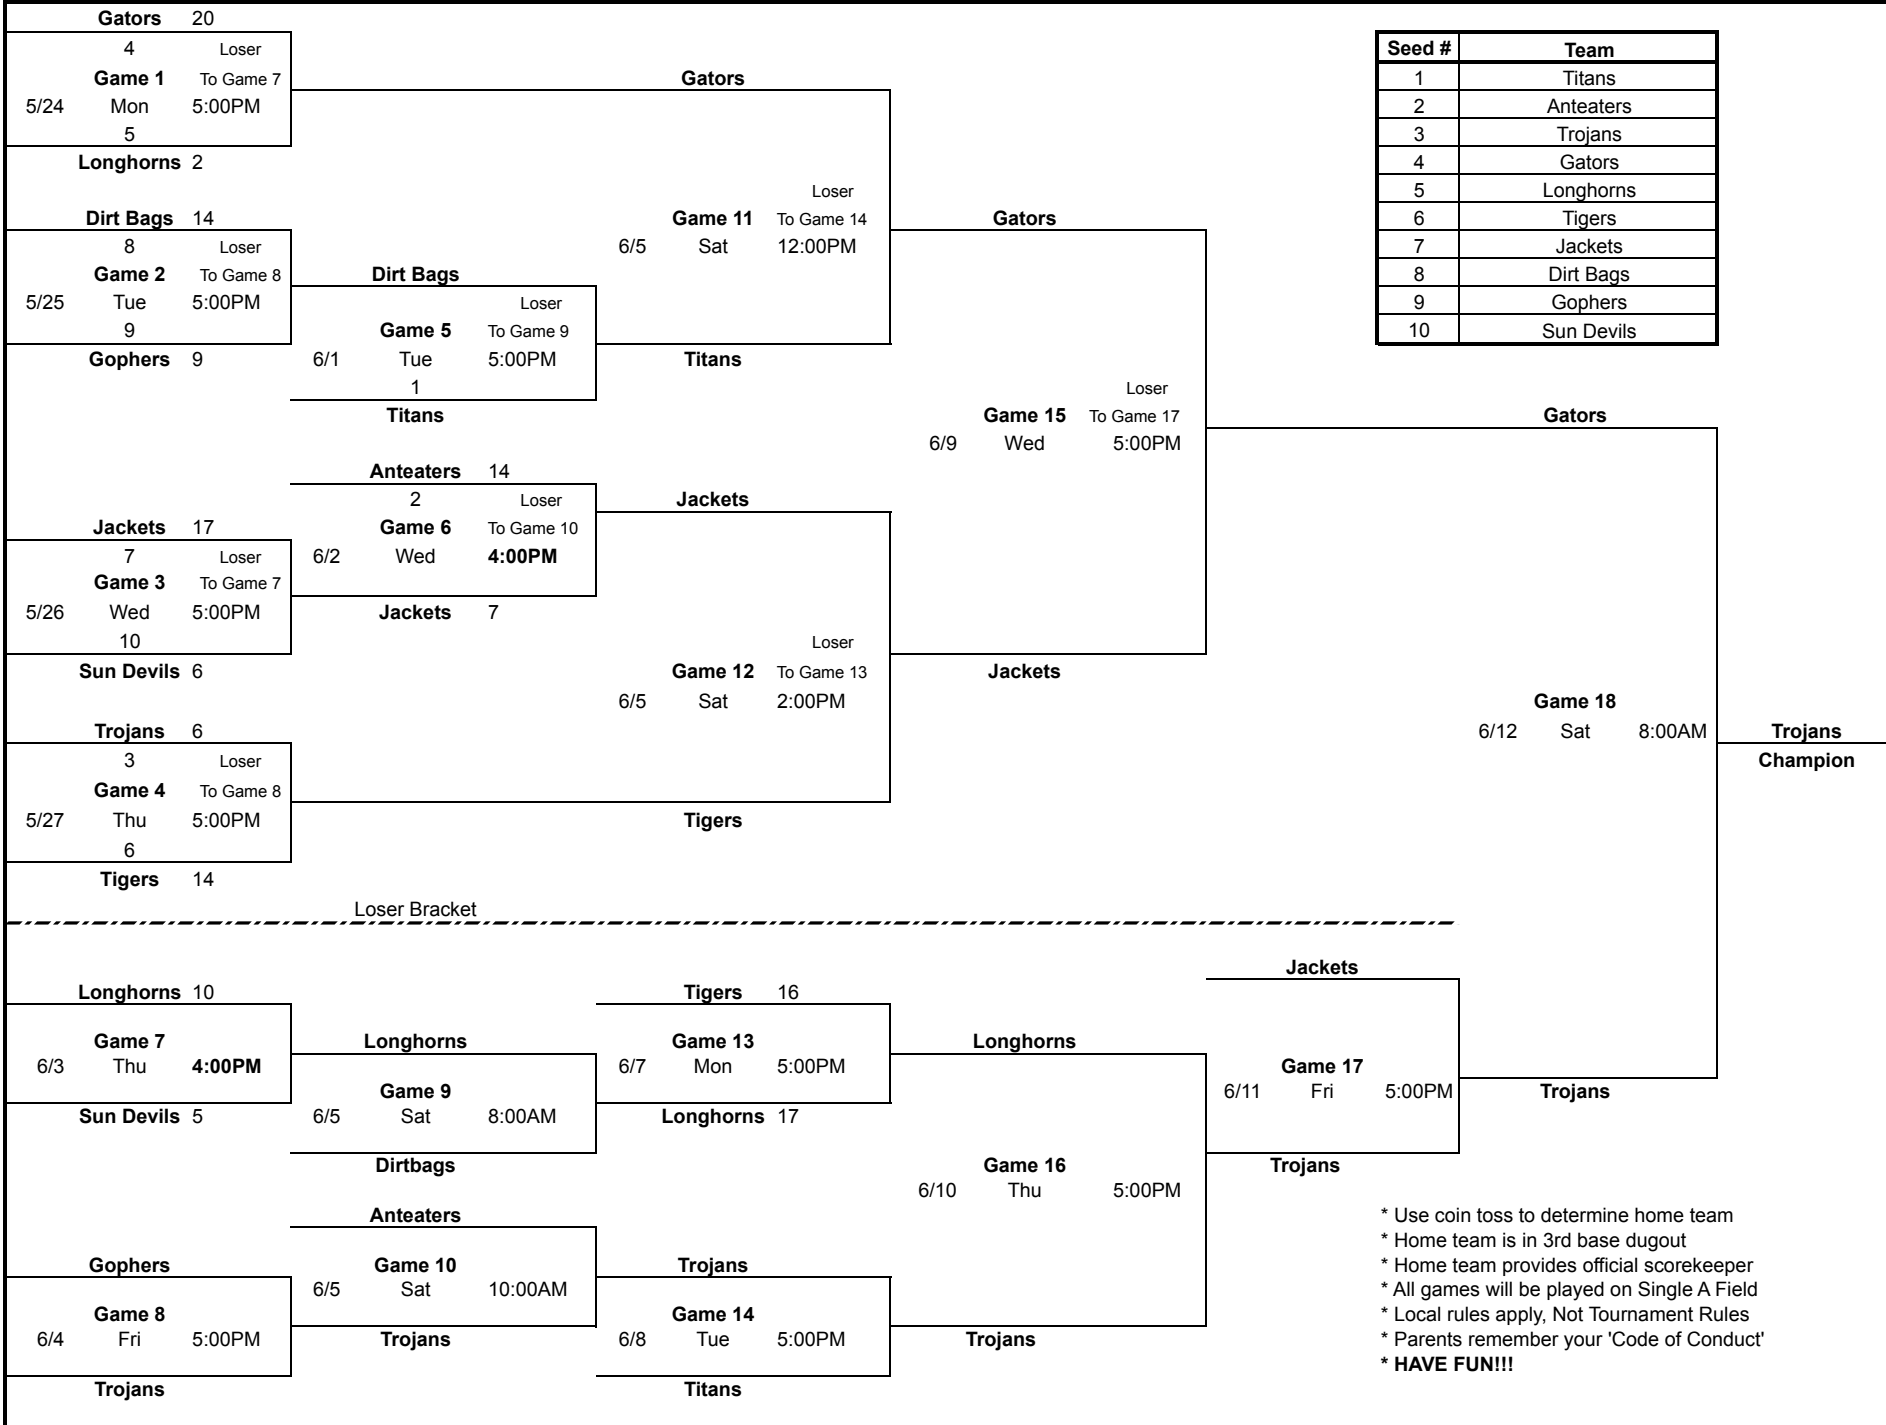

Seed #	Team
1	Titans
2	Anteaters
3	Trojans
4	Gators
5	Longhorns
6	Tigers
7	Jackets
8	Dirt Bags
9	Gophers
10	Sun Devils

- * Use coin toss to determine home team
- * Home team is in 3rd base dugout
- * Home team provides official scorekeeper
- * All games will be played on Single A Field
- * Local rules apply, Not Tournament Rules
- * Parents remember your 'Code of Conduct'
- * **HAVE FUN!!!**